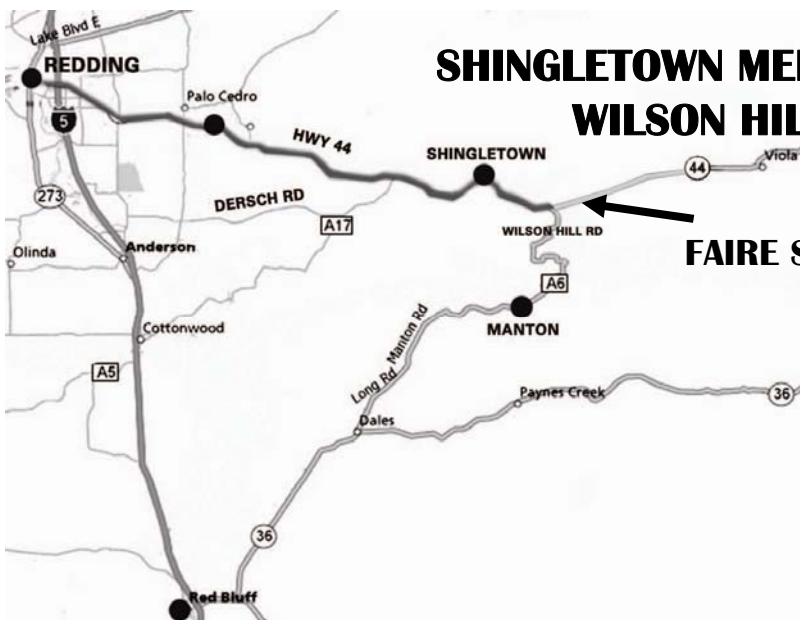

LIVE MUSIC FROM LOCAL BANDS

TONS OF KIDS GAMES

PIZZA & SALAD
TRI-TIP & HOT DOGS
TACOS & BURRITOS
KETTLE KORN

PALOMINO'S PASSIONS DESSERTS

LOTS OF FUN FOOD!!!

FAIRE SITE

**SHINGLETOWN MEDICAL CENTER/TOTEM POLE PARK
WILSON HILL & ALPINE MEADOWS ROAD**